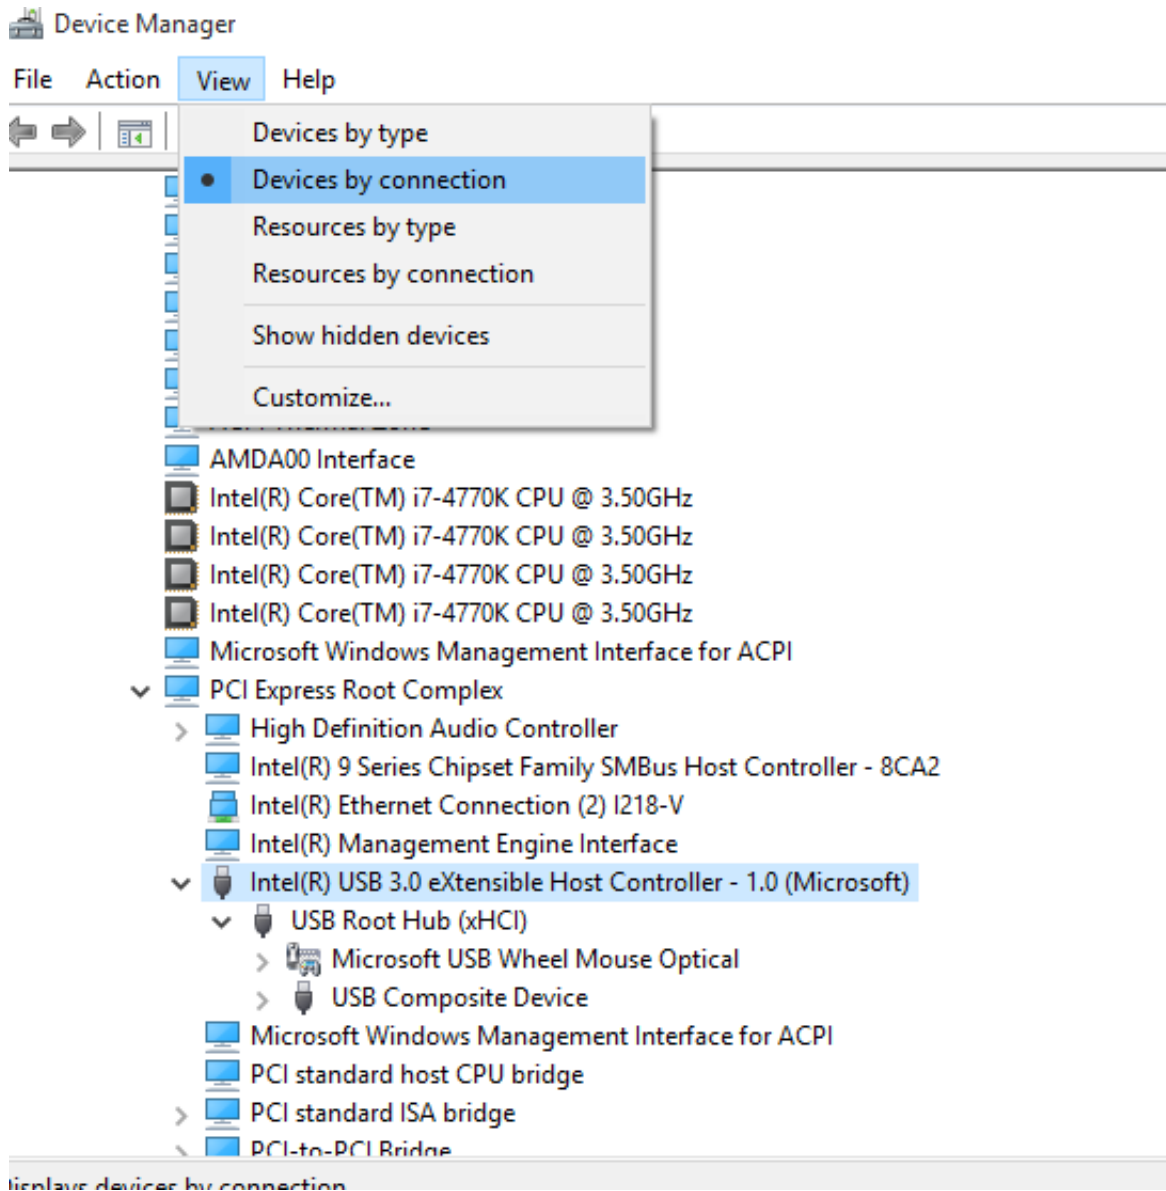

[Bootable SD-card For TOYOTA NSDN-W59 318](#)

[Bootable SD-card For TOYOTA NSDN-W59 318](#)

---

Bootable SD-card For TOYOTA NSDN-W59.

Nordstrom,,(),is,,an,,American,,chain,,of,,luxury,,department,,stores,,headquartered,,in Manual zz. Categories.

Bootable SD card recorder for the Japanese Toyota NSDN-W59, NSDN-W60 13:13 ... work normally This is for Bootable SD-card For TOYOTA NSDN-W59 318.. EasyRoads3D V2.2.1 ... 7e8245da16. rpp bahasa lampung berkarakter sd kelas 1 6 19 · Bootable SD-card for TOYOTA NSDN-W59 318. Nissan MM113D-A Boot SD Card and Language Change From japanese to ... sd card, #mc312d-w, #mc312d-w manual, #toyota NSZt w68t, #toyota,???, ...

## bootable sd card recorder for the japanese toyota nsdn-w59 nsdn-w60

bootable sd card recorder for the japanese toyota nsdn-w59 nsdn-w60, bootable sd card recorder for the japanese toyota nsdn-w59

only map sd card origin Live support team by Whatsapp or Viber Dow...nload for ( 24 hour Live support) japanese navigation system navigation unlock bootable .... Bootable SD card recorder for the Japanese Toyota NSDN-W59, NSDN-W The image of SD card for embedded navigation systems Toyota, as well as for the ...